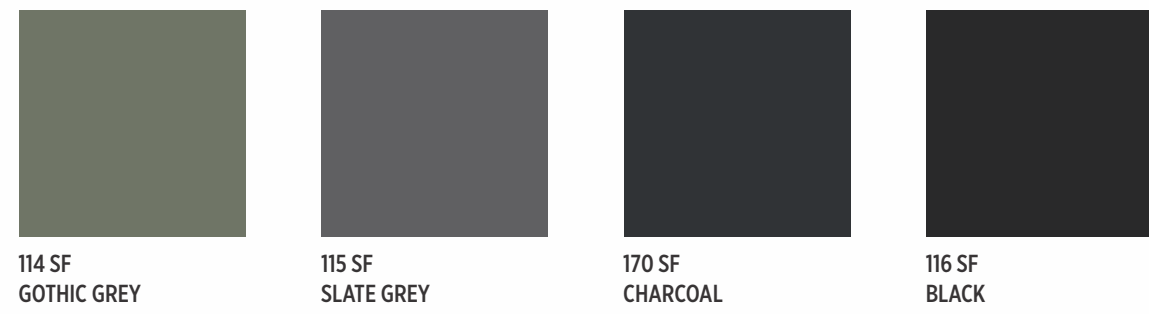

PLAIN COLOUR