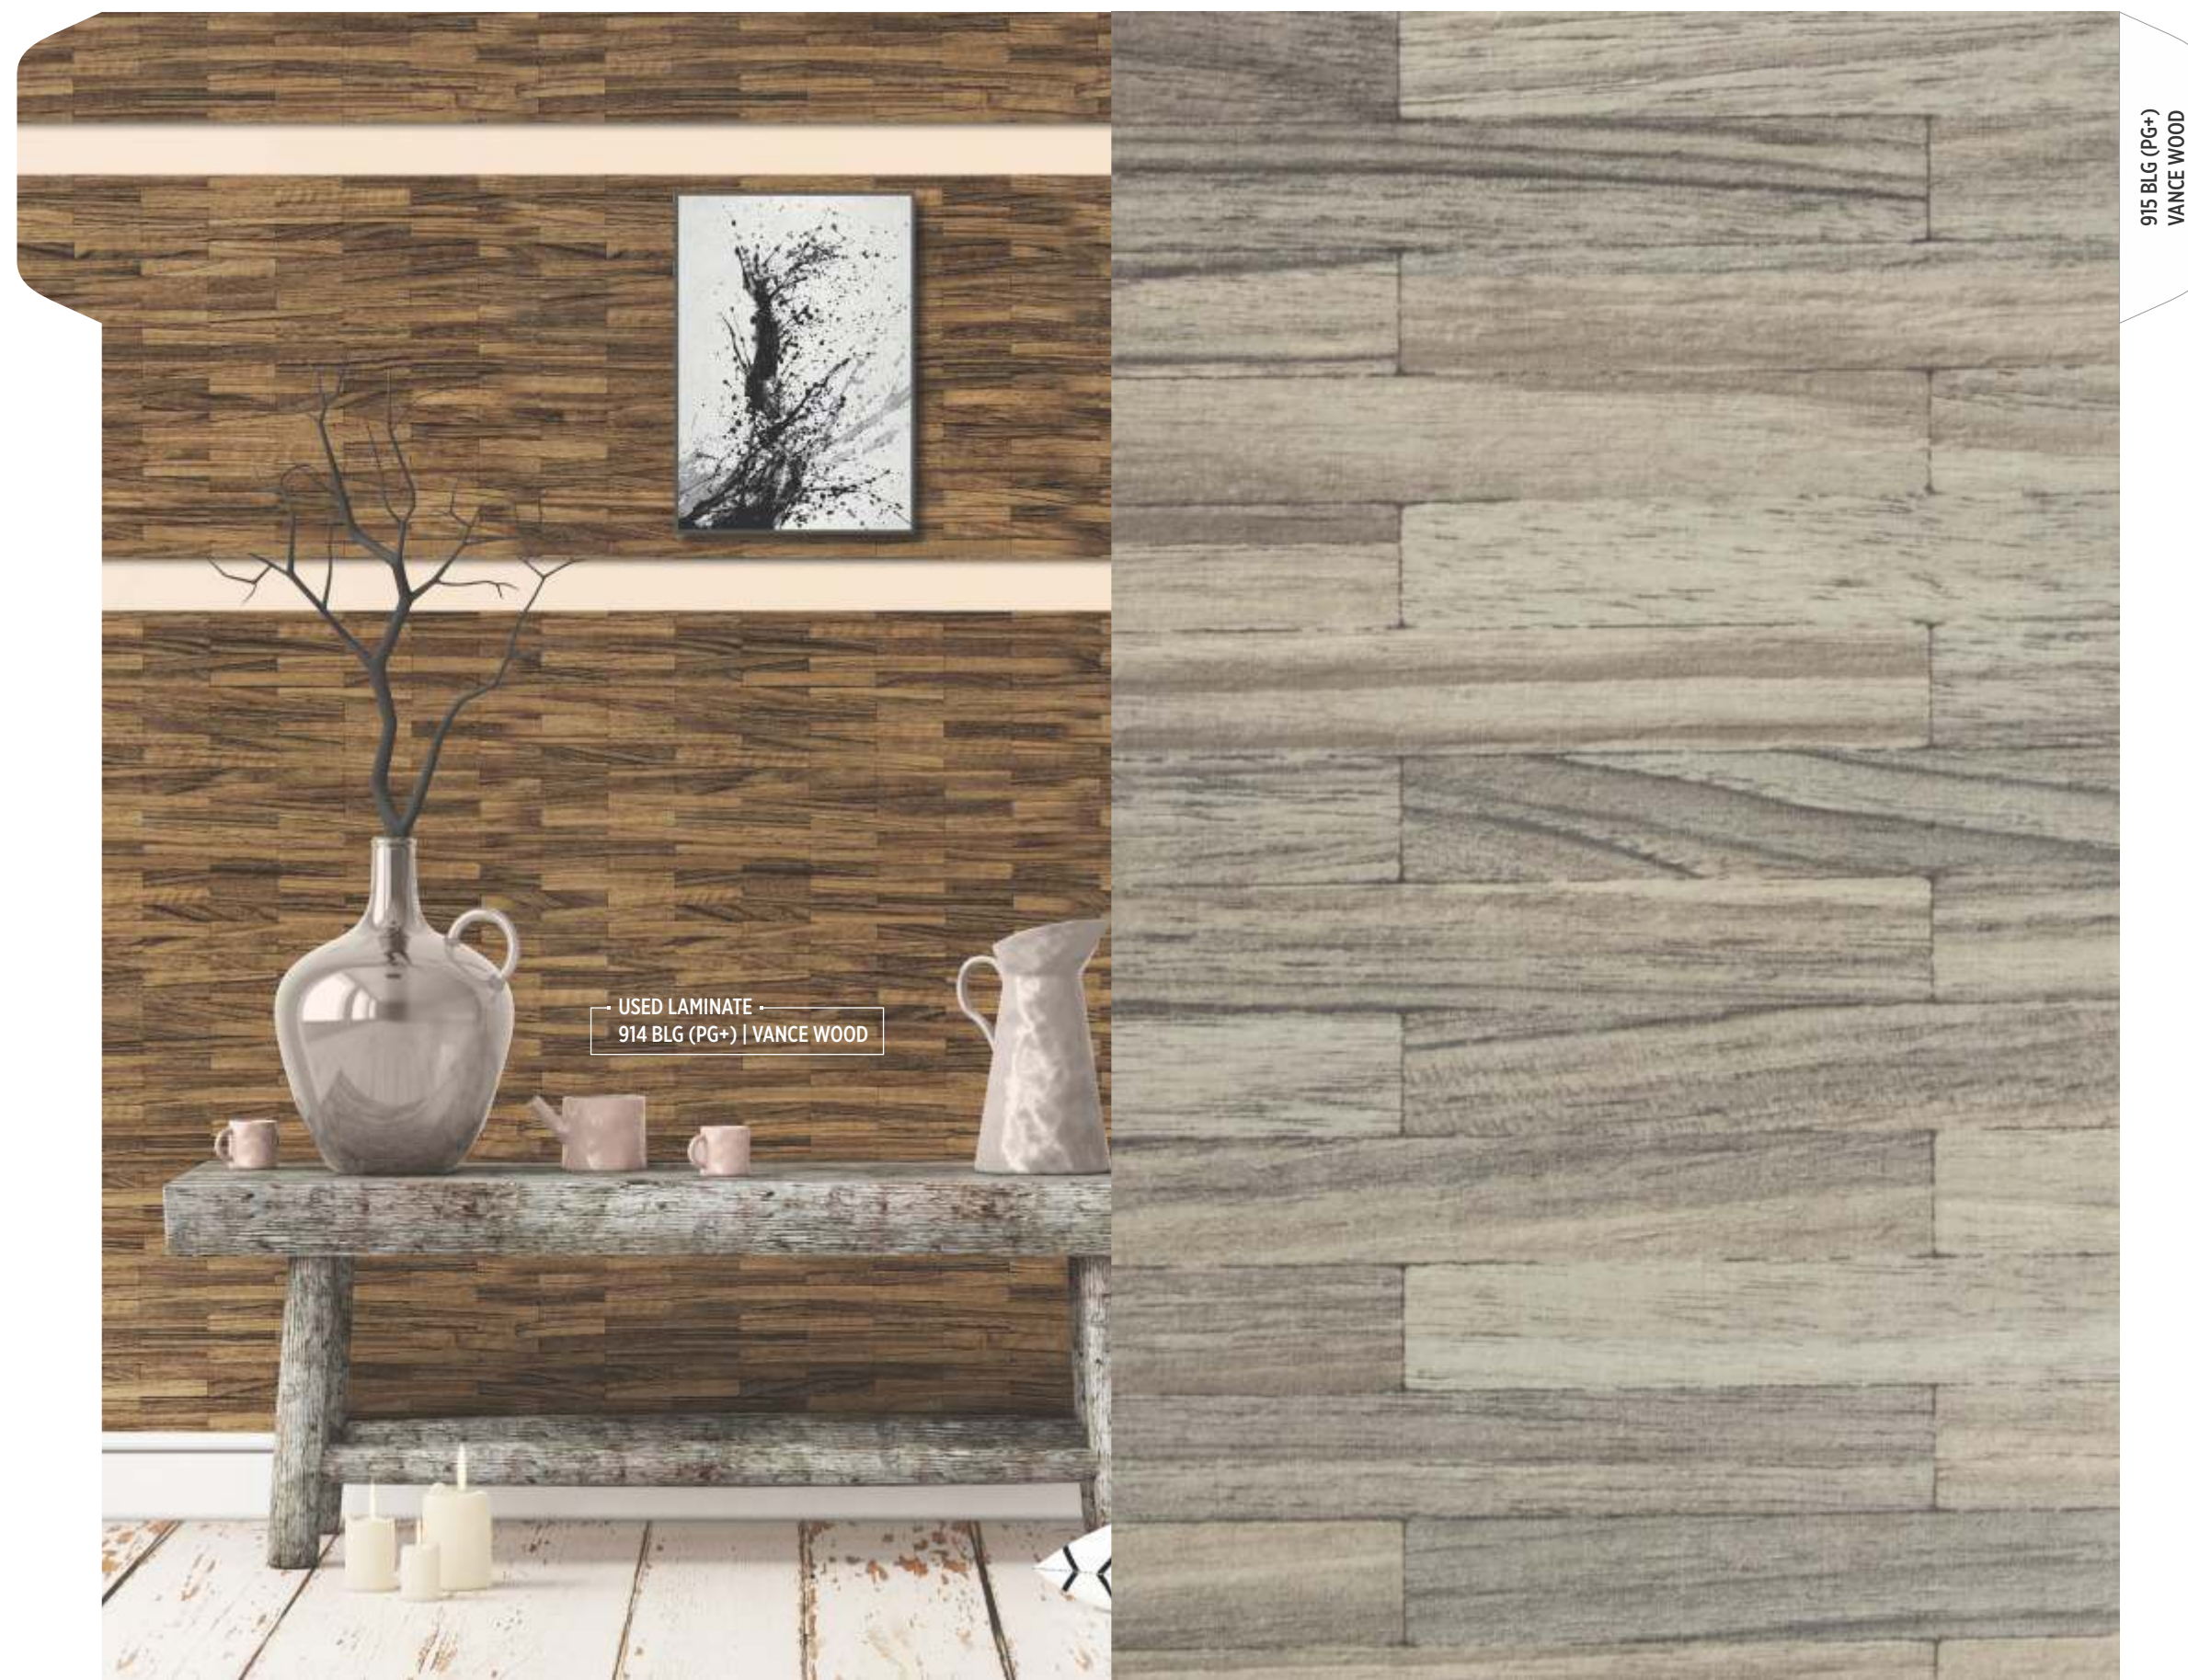

NEW

838 BLG (PG+) | BRACO

NEW

839 BLG (PG+) | BRACO

Decorative designs give a sense of modernity and luxury

914 BLG (PG+) | VANCE WOOD

GLORIOUS
aplomb
OF ECSTASY

108 SF | BEIGE