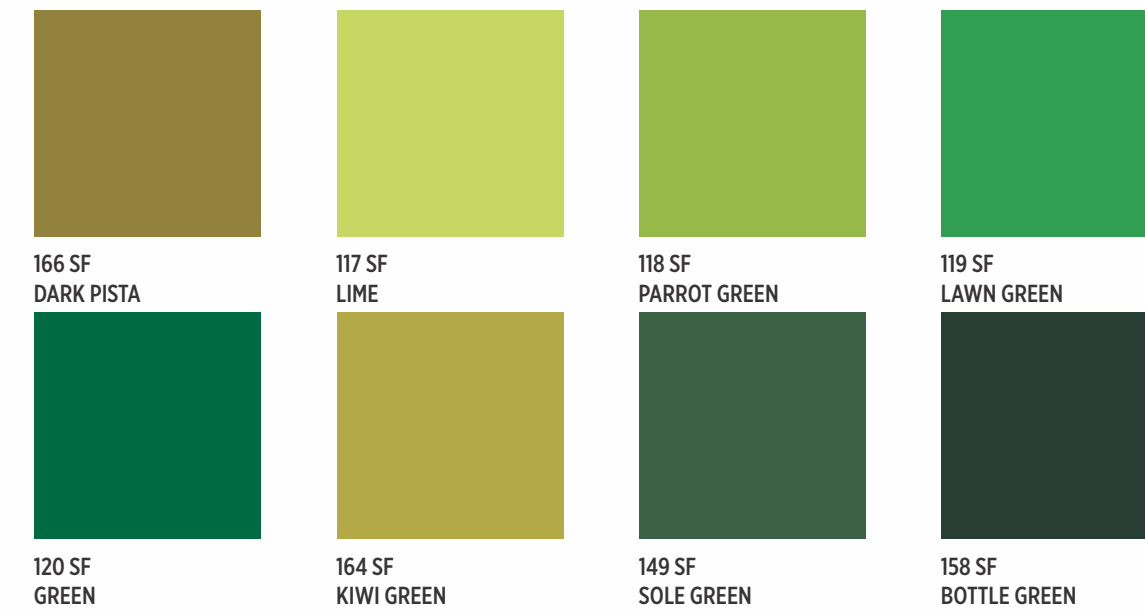

AIROLAM
DECORATIVE LAMINATES