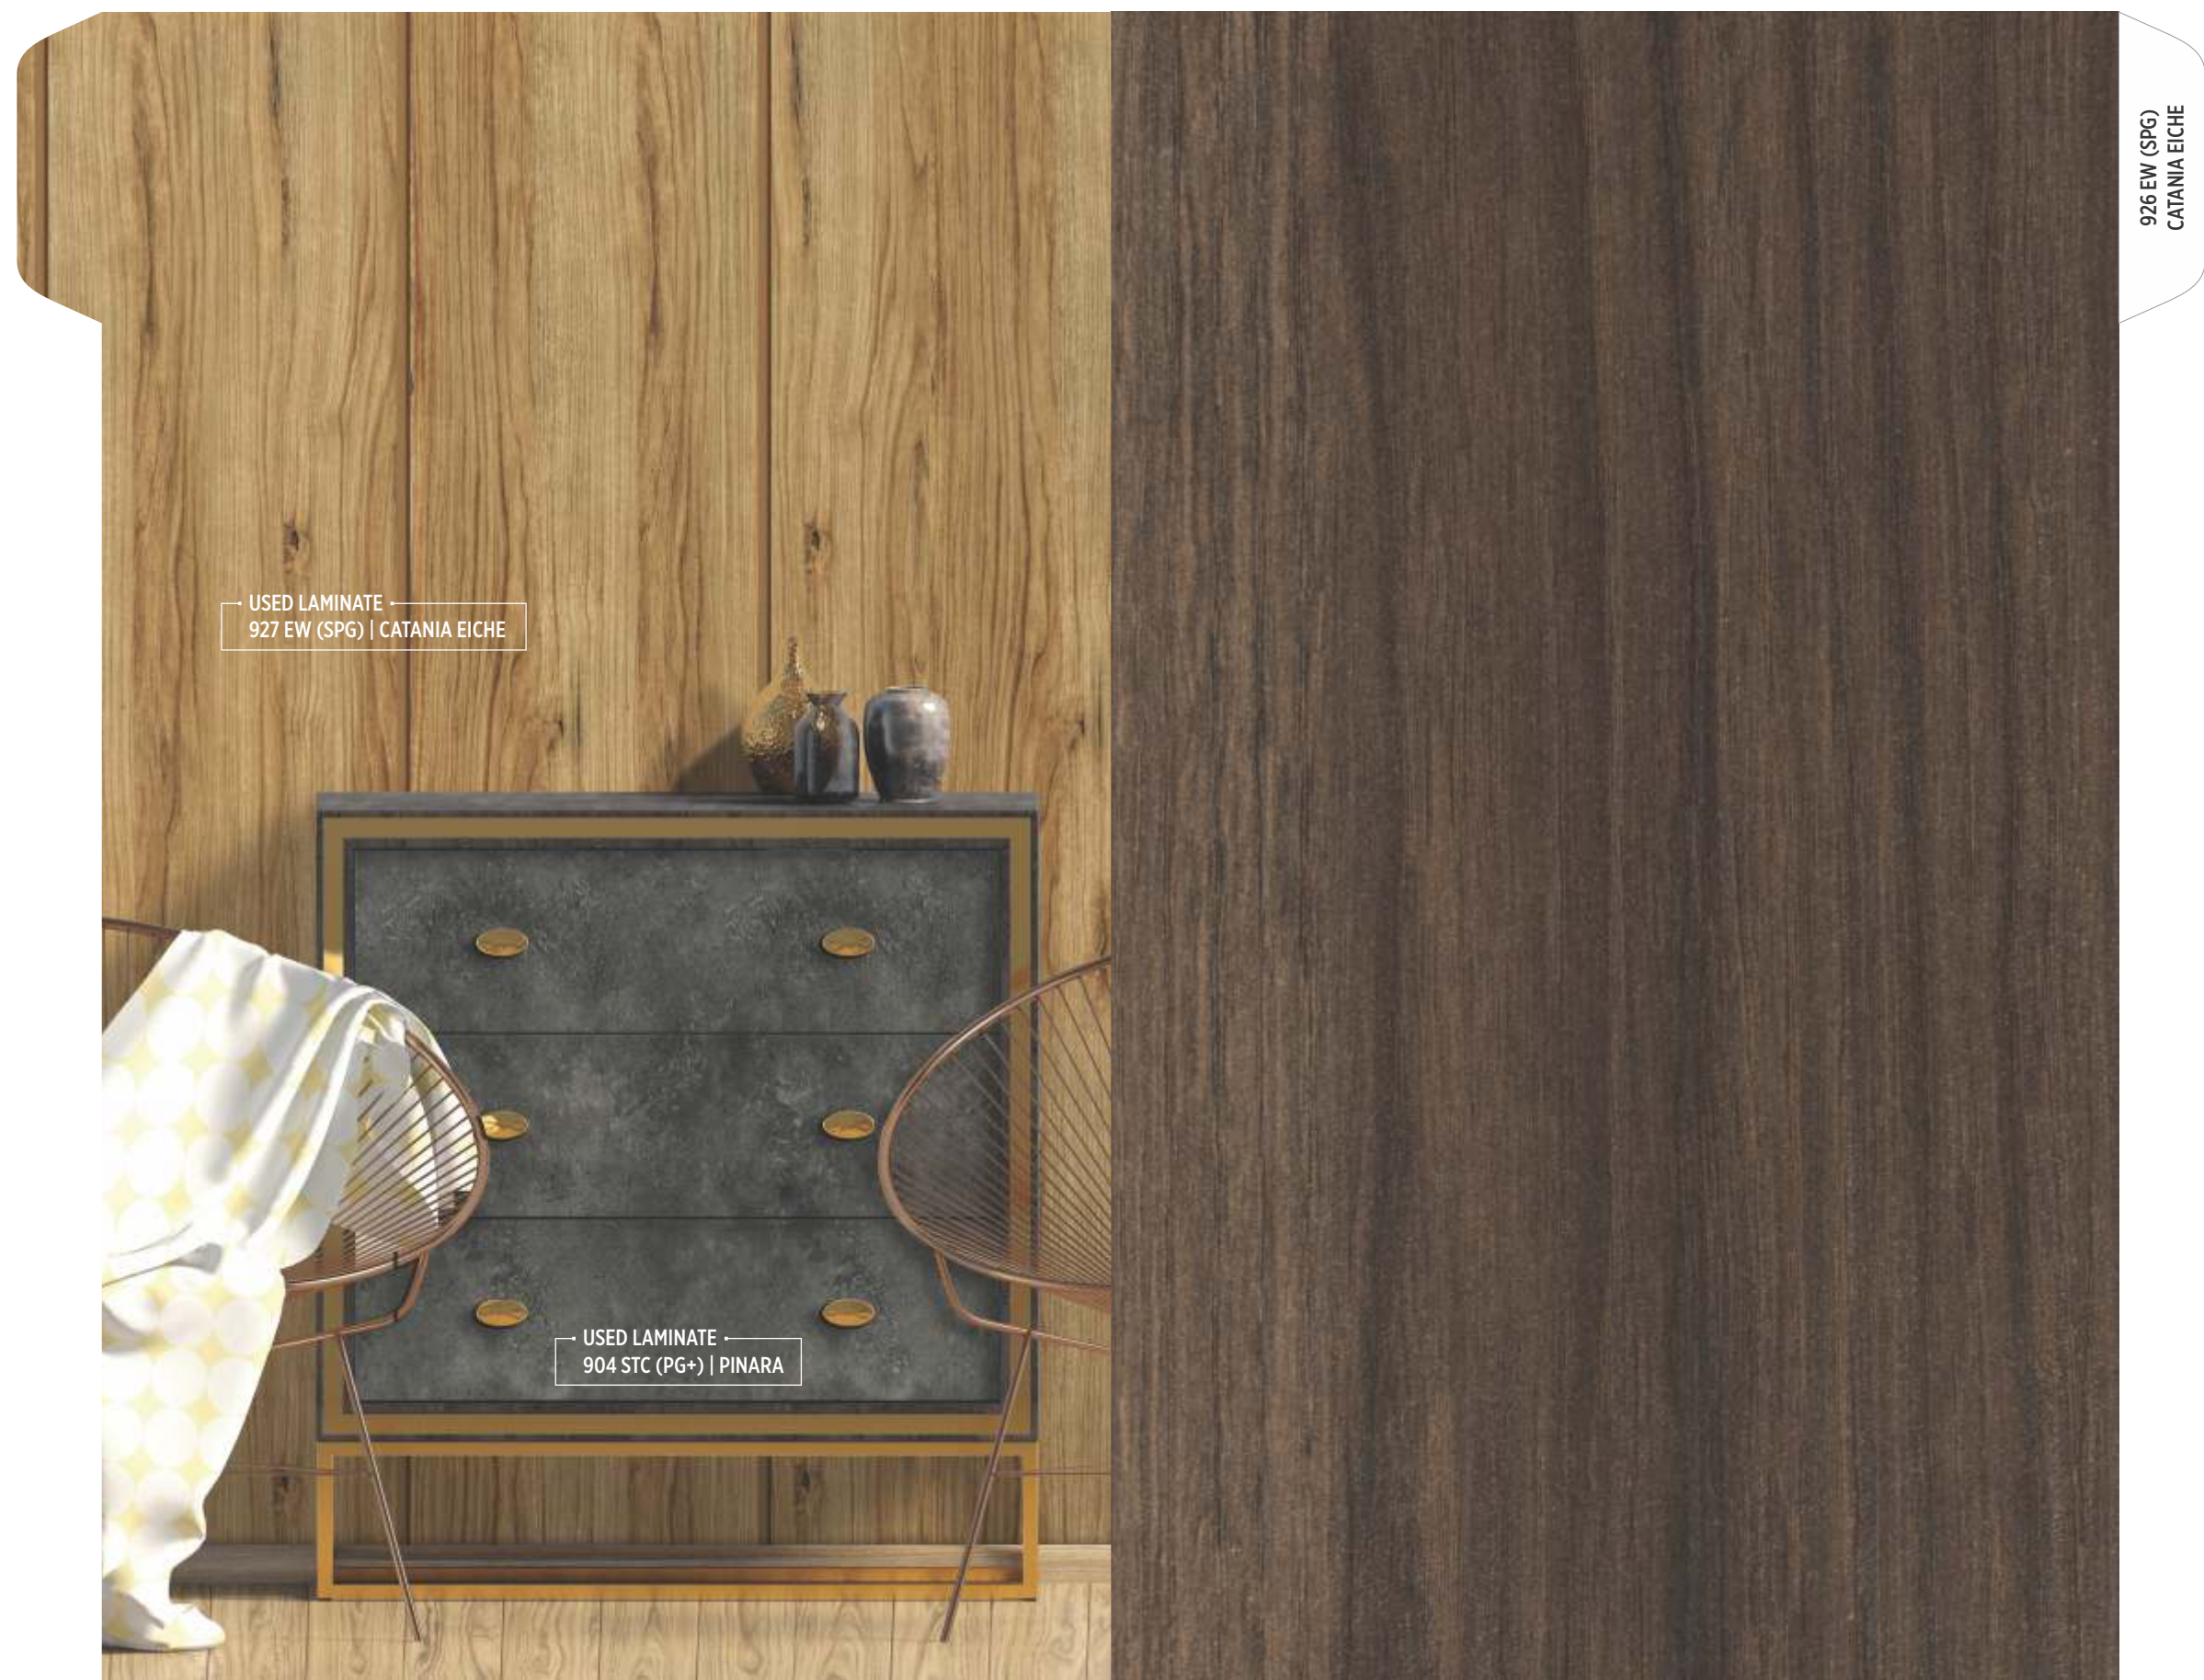

AIROLAM
DECORATIVE LAMINATES

927 EW (SPG) | CATANIA EICHE

THE
vigor
OF EXTRAVAGANZA

904 STC (PG+) | PINARA

USED LAMINATE -
927 EW (SPG) | CATANIA EICHE

USED LAMINATE -
904 STC (PG+) | PINARA

926 EW (SPG)
CATANIA EICHE