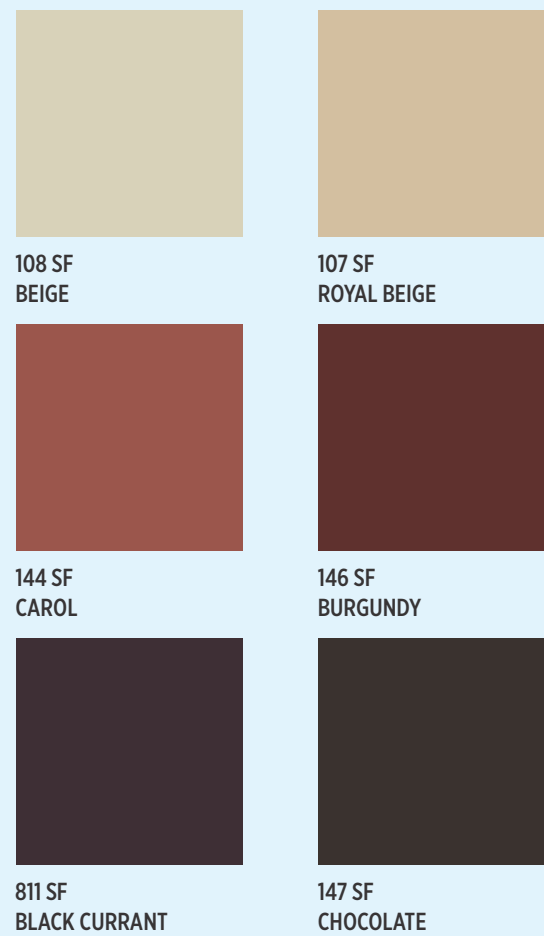

870 SF | BURLAP

913 SF | TWIST

871 SF | BURLAP

912 SF | TWIST

869 SF | BURLAP

PLAIN COLOUR

AIROLAM
DECORATIVE LAMINATES

CREATE A
SOPHISTICATED &
niche
STYLE