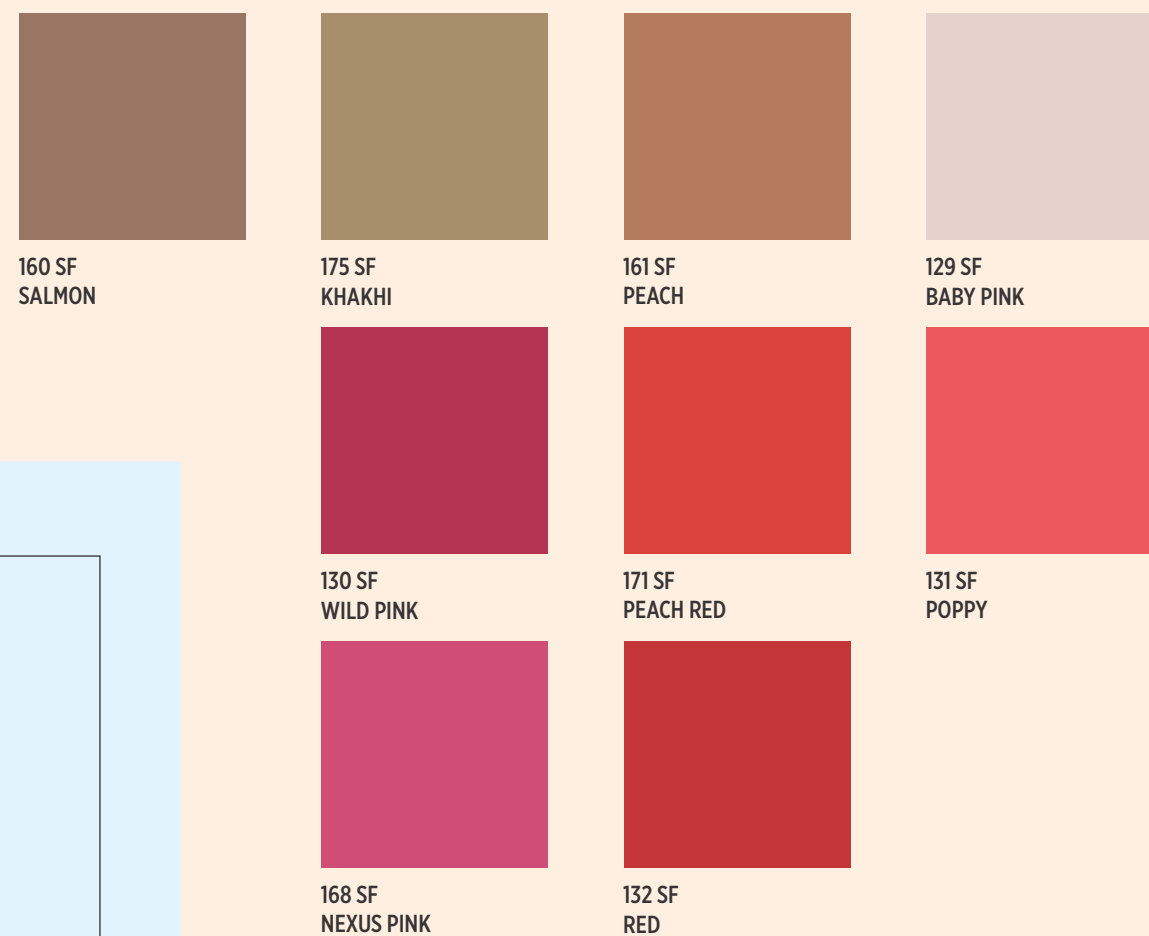

870 SF | BURLAP

913 SF | TWIST

871 SF | BURLAP

912 SF | TWIST

869 SF | BURLAP

PLAIN COLOUR

AIROLAM
DECORATIVE LAMINATES

CREATE A
SOPHISTICATED &
niche
STYLE