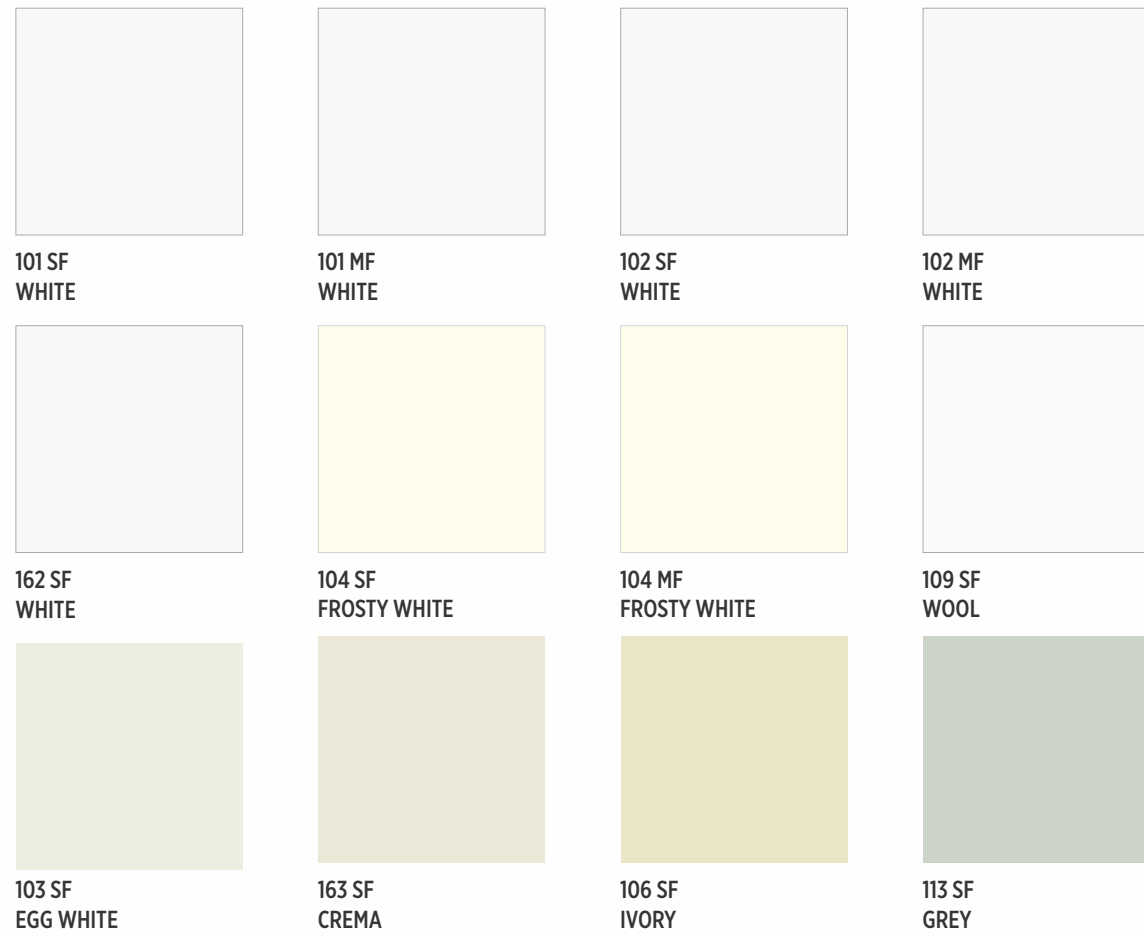

PLAIN COLOUR